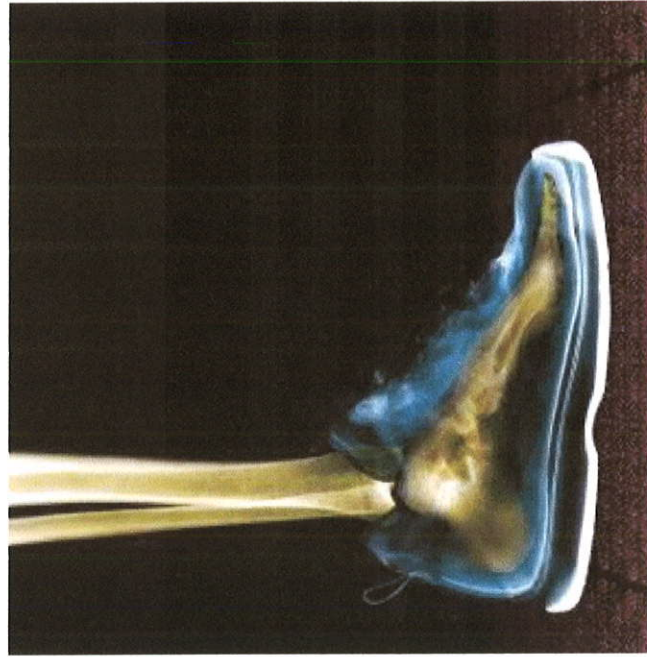

It's our drive for perfection that makes VersaCourt the best performing surface on the market today. Ideal for home and commercial applications, the sheer beauty and high-performance of our courts make it the right choice for all settings.

Cutting Edge Technology

VersaCourt is an innovative athletic court and flooring system which incorporates the most recent advancements in technology to ensure a comfortable, safe surface ideal for indoor and outdoor courts.

The $\frac{3}{4}$ " thick shock absorbing suspended surface reduces playing fatigue, provides better ball rebound and exceptional game performance.

VERSACOURT.

Awesome Physical Benefits

VersaCourt's unsurpassed physical benefits stem from its cutting edge tiles, which are 3/4" thick and feature multi-directional flex technology. The expansion joints & spring tabbing mechanism between the tiles allow slight side-to-side movement. VersaCourt's design also allows for a slight vertical give in the tile. The multi-directional flex features reduce fatigue and stress on joints, ligaments and lower back. This built-in flex action makes VersaCourt one of the safest and healthiest court surfaces on the market today. Orthopedic doctors have even installed VersaCourt for their own use just because of the reduction in stress on joints and ligaments and the prevention of sports injuries.